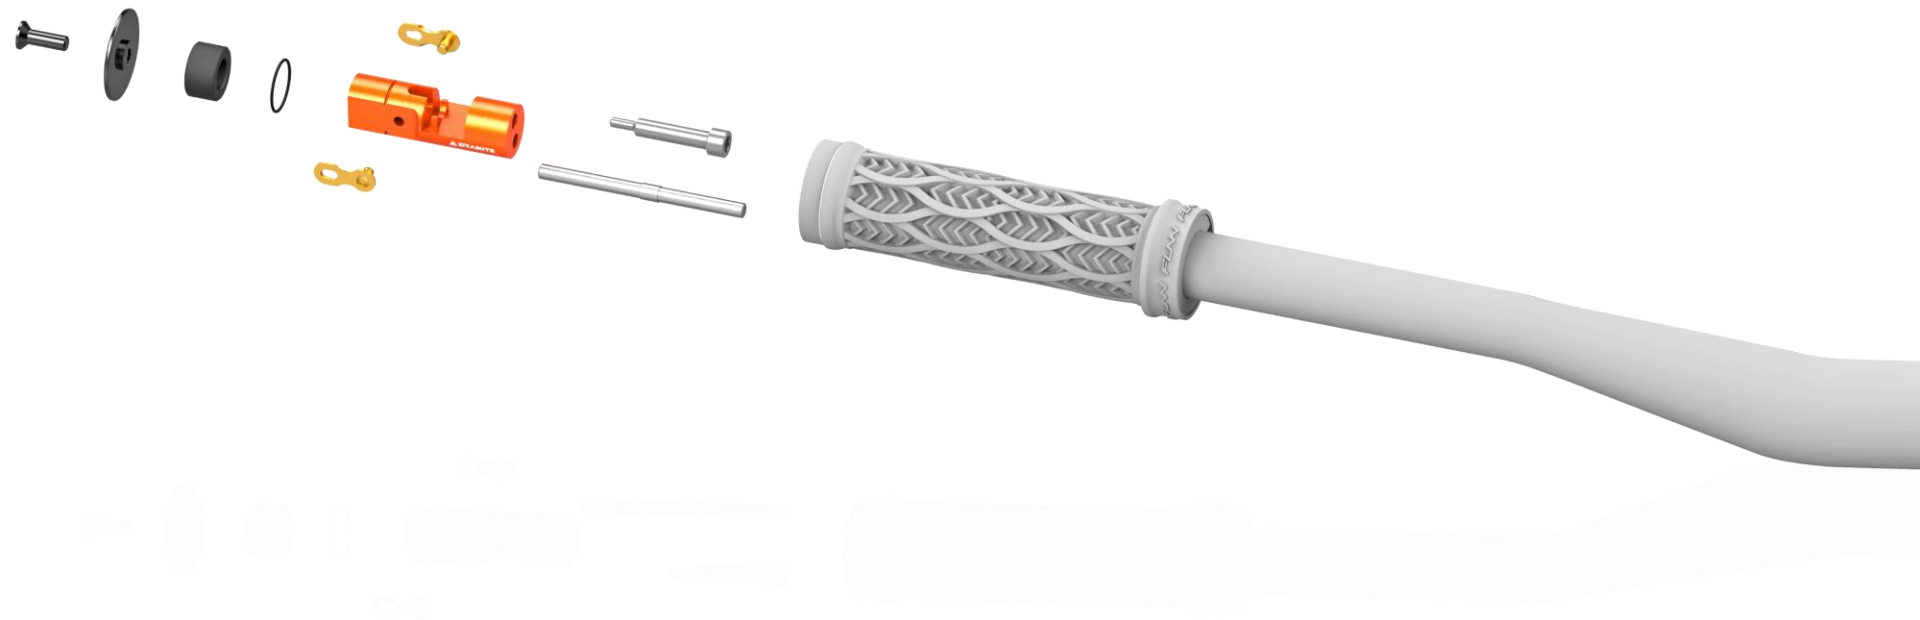

Dimension: 30 x 30 x 96mm (large cap) / 21.8 x 21.8 x 96mm (small cap)

Fitting: Open-end grip or lock-on grip with 18 to 21mm orifice and 10cm straight section at the bar end

Weight: 50g (incl. side cap)

Colour: Orange

Package Content: Chain tool (tool body, steel pin, rivet driving screw), expansion rubber, 30mm side cap and 22mm side cap.

Note: Chain Quick-link is not included.

STASH: Tyre Plug

STASH: Tyre Plug

Weighing at only 35 grams, the kit stashes away inside your handlebar, ready for the unexpected. It's so small and invisible; you'll forget you have the kit until you pop!

Stash Tire Plug Kit includes a tire reamer, a tire fork, and 4 tire plugs. The kit also comes with 2 end cap sizes to allow seamless installation with open-end grips or lock-on grips.

Dimension: 30 x 30 x 96mm (large cap) / 21.8 x 21.8 x 96mm (small cap)

Weight: 35g (incl. side cap)

Fitting: Open-end grip or lock-on grip with 18 to 21mm orifice and 10cm straight section at the bar end