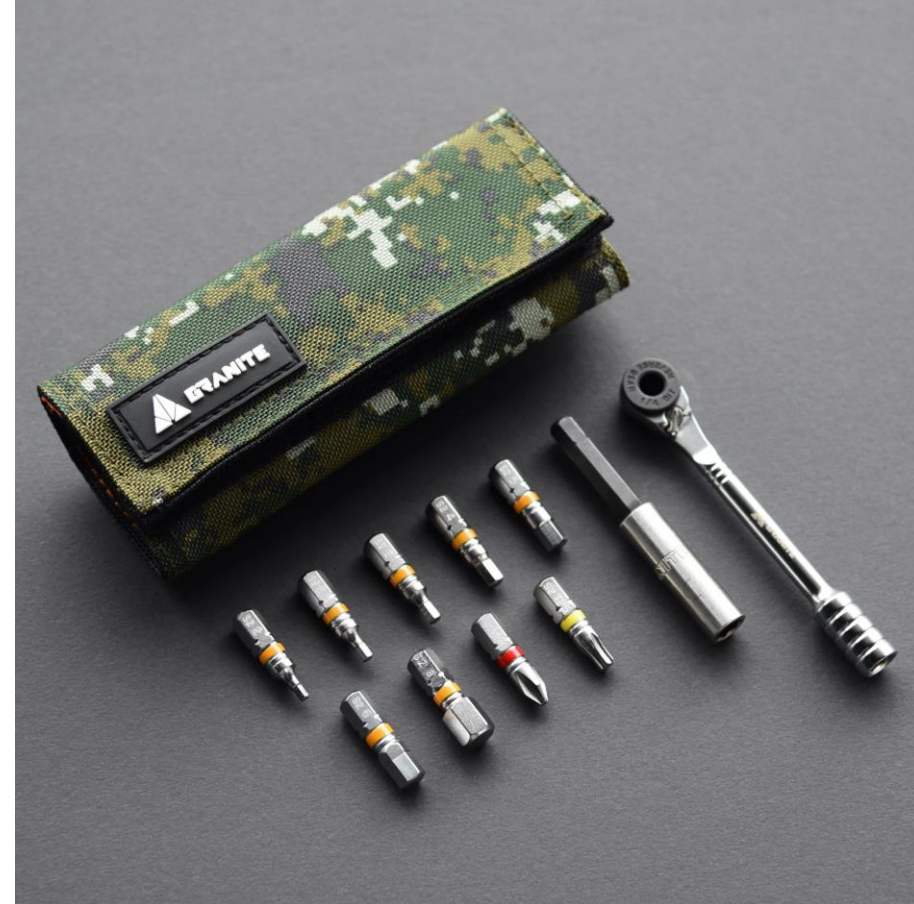

ROCKnROLL

ROCKnROLL is made with special abrasion resistance and high strength CORDURA fabric. A special loop strap with protective patch at the back of roll is designed to work with GRANITE ROCKBAND carrier strap.

ROCKnROLL comes with a mini Ratchet tool, extension rod, and 9-bit kit. The ratchet tool may be small in the size but tough enough to withstand 60NM at the gear. Tool bits are made with premium quality S2 alloy steel for exceptional strength and CNC-cut for precision engagement. There are 7 Hex bits (2mm/2.5mm/3mm/4mm/5mm/6mm/8mm), Star bit (T25), and Philips bit (PH2) in the kit. Additional two pockets for your spare chain Quick Link.

Roll size: L130xW50xH30

Weight: 136g

Colour option: Black / Camo green

Note: Quick link is not included in the RocknRoll package